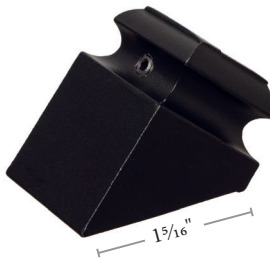

## Shoes

Order Equal Diameter Measurements on Shoes and Balusters

**9061BS- \* -1/2**  
**9061BS- \* -9/16**  
Base Shoe  
50 pcs per box

**9062BS- \* -1/2**  
**9062BS- \* -9/16**  
Base Shoe with  
Set Screw  
50 pcs per box