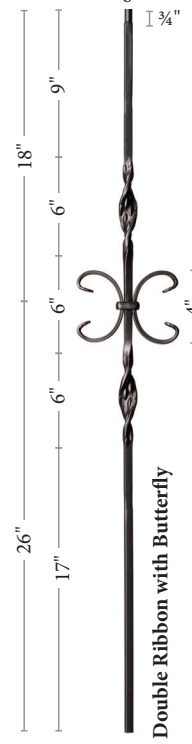

Double Basket with Ribbon

Double Ribbon with Butterfly

9014RS- * -44
10 pcs per box
300 pcs per skid