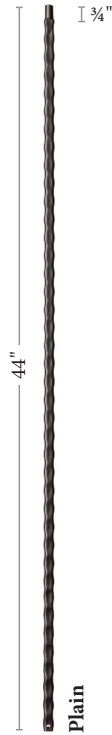

Hammered Face

3/16" Hollow Balusters

* Insert Color Code here. Color Codes can be found on page 4

Plain

9031HF- * -44
20 pcs per box
1120 pcs per skid