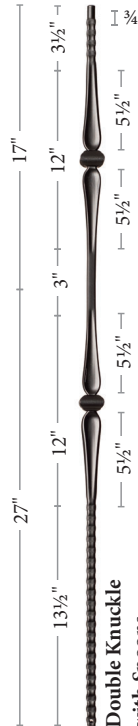

## Color Selection

Ash Gray (AG)

Oil Rubbed Bronze (OB)

Satin Black (SB)

Flat Black (FB)

Copper Vein (CV)

\*Oil Rubbed Copper (OC)

\*Silver Vein (SV)

### 1/2" Hollow Balusters

\* Insert Color Code here. Color Codes can be found on page 4

 44" I 3/4" <b>Plain</b>	 18" 26" 22 3/4" 6 1/2" 14 3/4" I 3/4" <b>Single Twist</b>	 18" 26" 15" 22" 7" I 3/4" <b>22" Twist</b>	 18" 26" 16 3/4" 6 1/2" 5 1/2" 6 1/2" 8 3/4" I 3/4" <b>Double Twist</b>	 18" 26" 13 7/16" 6 1/2" 5 1/2" 3 9/16" 3 9/16" 6 1/2" 5 7/16" I 3/4" <b>Single Basket</b>	 18" 26" 16 5/8" 5 1/2" 7 1/4" 5 1/2" 6 1/2" I 3/4" <b>9004TB- * -44</b>	 18" 26" 16 5/8" 18 3/4" 8 5/8" 6" 15" 6 3/4" I 3/4" <b>Double Twist with Leaves</b>
<b>9000TB- * -44</b> 20 pcs per box 1120 pcs per skid	<b>9001TB- * -44</b> 20 pcs per box 1120 pcs per skid	<b>9080TB- * -44</b> 20 pcs per box 1120 pcs per skid	<b>9002TB- * -44</b> 20 pcs per box 1120 pcs per skid	<b>9003TB- * -44</b> 10 pcs per box 450 pcs per skid	<b>9004TB- * -44</b> 10 pcs per box 450 pcs per skid	<b>9005TB- * -44</b> 10 pcs per box 225 pcs per skid

### 3/16" Hollow Balusters

 18" 26" 25" 2" I 3/4" <b>Single Knuckle</b>	 18" 26" 16" 2" 16" 8" I 3/4" <b>Double Knuckle</b>	 18" 26" 18 3/4" 14 1/2" 10 3/4" 5" I 3/4" <b>16" S Scroll</b>	 18" 26" 18" 16" 10" 5" I 3/4" <b>16" S Scroll</b>	 18" 26" 14" 24" 6" I 3/4" <b>24" S Scroll Narrow</b>	 18" 26" 14" 24" 7" I 3/4" <b>24" S Scroll</b>
<b>9006TB- * -44</b> 10 pcs per box 420 pcs per skid	<b>9007TB- * -44</b> 10 pcs per box 420 pcs per skid	<b>9090TB- * -44</b> 5 pcs per box 280 pcs per skid	<b>9008TB- * -44</b> 5 pcs per box 225 pcs per skid	<b>9081TB- * -44</b> 5 pcs per box 225 pcs per skid	<b>9009TB- * -44</b> 5 pcs per box 225 pcs per skid

### 3/16" Hollow Balusters

Plain

9016HG- \* -44  
20 pcs per box  
1120 pcs per skid

Single Knuckle with Spoons

9017HG- \* -44  
10 pcs per box  
420 pcs per skid

Double Knuckle with Spoons

9018HG- \* -44  
10 pcs per box  
420 pcs per skid