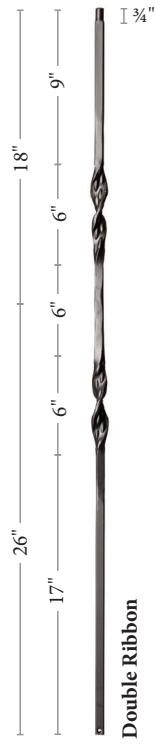

Double Ribbon

9011RS- * -44
10 pcs per box
420 pcs per skid