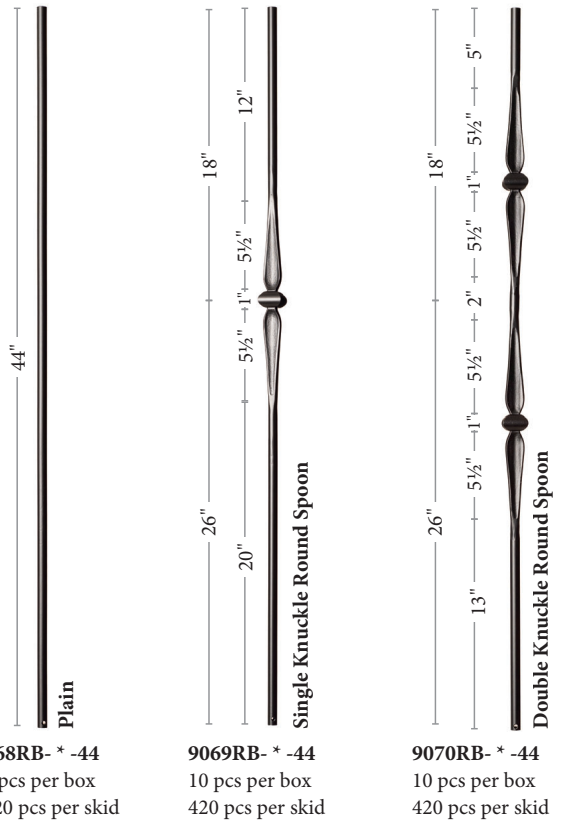

Round Series

1/16" Hollow Balusters