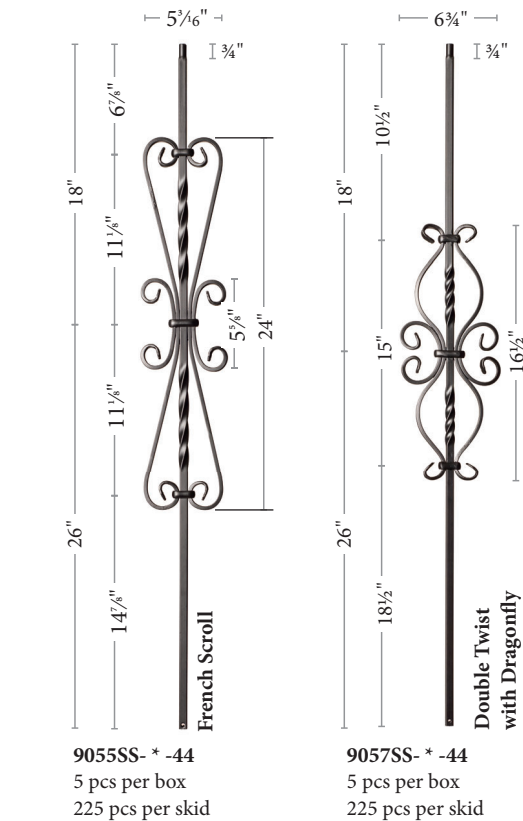

Scroll Series

1/2" Hollow Balusters