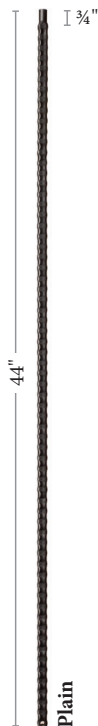

Gothic Series

3/16" Hollow Balusters

Plain

9016HG- * -44
20 pcs per box
1120 pcs per skid