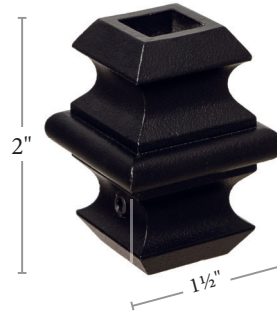

9064AK- * -1/2
9064AK- * -9/16
Adjustable Knuckle
50 pcs per box