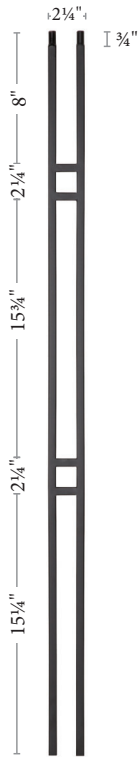

Contemporary Series

* Insert Color Code here. Color Codes can be found on page 4

9087CS
10 pcs per box
770 pcs per skid