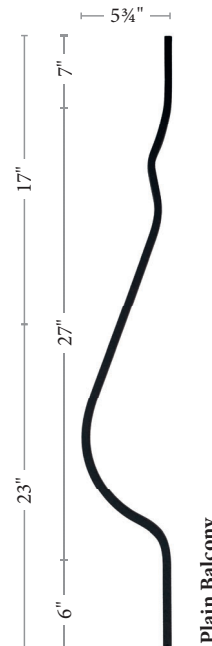

## Contemporary Series

1/2" Hollow Balusters

**9050VS**  
10 pcs per box  
540 pcs per skid

**9051VS**  
10 pcs per box  
540 pcs per skid

## Balcony Series

1/2" Hollow Balusters

**9086BB- \* -40**  
1 pcs per box  
420 pcs per skid

Plain Balcony